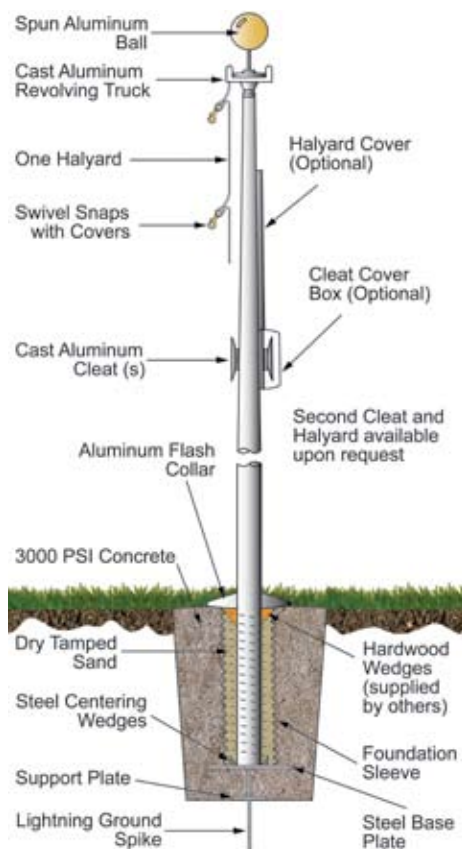

OUTDOOR FLAGPOLES

ECONOMY EXTRA SERIES

External Halyard Ground Set Cone Tapered Aluminum Flagpoles

STANDARD ACCESSORIES

- Gold anodized aluminum ball ornament
- Cast aluminum revolving truck w/pulley
- Solid braided polypropylene halyard
- Swivel flag snaps w/vinyl snap covers
- Cast aluminum cleat with mounting screws
- Spun aluminum flash collar
- Galvanized steel foundation sleeve

MODEL	EXPOSED HEIGHT	OVERALL LENGTH	BUTT DIA.	TOP DIA.	WALL	MAX. UNFLAGGED WIND SPEED	MAX. FLAGGED WIND SPEED	MAX. SUGGESTED FLAG SIZE	SHIPPING WEIGHT
ECX20	20'	23'	5"	3"	.125	255 MPH	120+ MPH	5' x 8'	92 lbs
ECX25	25'	27'	5"	3"	.125	137 MPH	105 MPH	5' x 8'	113 lbs.
ECX30	30'	33'	5"	3"	.125	104 MPH	85 MPH	5' x 8'	128 lbs.
ECX35	35'	38 ¹ / ₂ '	6"	3 ¹ / ₂ "	.156	119 MPH	91 MPH	6' x 10'	190 lbs.
ECX40	40'	44'	7"	3 ¹ / ₂ "	.156	122 MPH	91 MPH	8' x 12'	267 lbs.
ECX50	50'	55'	8"	3 ¹ / ₂ "	.188	118 MPH	90 MPH	10' x 15'	360 lbs
ECX60	60'	66'	10"	4"	.188	122 MPH	90 MPH	12' x 18'	520 lbs.
ECX70	70'	77'	10"	4"	.312	127 MPH	91 MPH	15' x 25'	695 lbs.

All flagpole models marked with an asterisk (*) are now available in both one and two section styles; please specify when placing your order. If not specified, one section pole(s) will be shipped. **Add 10% to the pricing below for two section style flagpoles.**