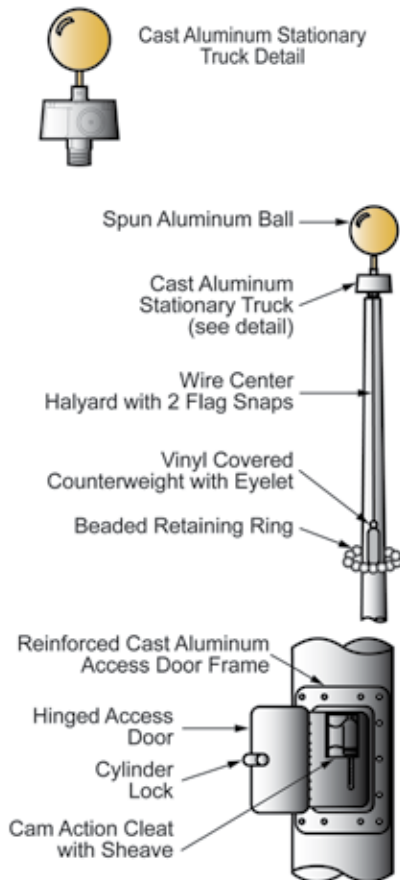

MODEL	EXPOSED HEIGHT	OVERALL LENGTH	BUTT DIA.	TOP DIA.	WALL	MAX. UNFLAGGED WIND SPEED	MAX. FLAGGED WIND SPEED	MAX. SUGGESTED FLAG SIZE	SHIPPING WEIGHT
ECXV20	20'	23'	5"	3"	.125	250 MPH	120+ MPH	5' x 8'	92 lbs
ECV20	20'	23'	5"	3"	.188	315 MPH	120+ MPH	5' x 8'	118 lbs.
ECXV25	25'	27'	5"	3"	.125	144 MPH	104 MPH	5' x 8'	113 lbs.
ECXAV25	25'	27'	5"	3"	.156	192 MPH	117 MPH	5' x 8'	123 lbs.
ECV25	25'	27'	6"	3 1/2"	.188	222 MPH	120+ MPH	5' x 8'	160 lbs.
ECXV30	30'	33'	5"	3"	.125	110 MPH	75 MPH	5' x 8'	128 lbs.
ECXAV30	30'	33'	5"	3"	.156	119 MPH	91 MPH	5' x 8'	138 lbs
ECAV30	30'	33'	6"	3 1/2"	.156	191 MPH	117 MPH	5' x 8'	185 lbs.
ECV30	30'	33'	6"	3 1/2"	.188	221 MPH	120+ MPH	5' x 8'	195 lbs.
ECSAV35*	35'	38 1/2'	5"	3"	.188	104 MPH	86 MPH	6' x 10'	160 lbs.
ECXV35	35'	38 1/2'	6"	3 1/2"	.156	122 MPH	91 MPH	6' x 10'	190 lbs.
ECAV35	35'	38 1/2'	7"	3 1/2"	.156	179 MPH	117 MPH	6' x 10'	245 lbs.
ECV35	35'	38 1/2'	7"	3 1/2"	.188	200 MPH	120 MPH	6' x 10'	255 lbs.
ECXV40	40'	44'	7"	3 1/2"	.156	125 MPH	91 MPH	8' x 12'	267 lbs.
ECAV40	40'	44'	8"	3 1/2"	.156	171 MPH	110 MPH	8' x 12'	300 lbs.
ECV40	40'	44'	8"	3 1/2"	.188	195 MPH	120 MPH	8' x 12'	317 lbs.

*Increased wall thickness for greater strength. **→ All flagpole models marked with an asterisk (*) are now available in both one and two section styles; please specify when placing your order. If not specified, one section pole(s) will be shipped. Add 10% to the pricing below for two section style flagpoles.**

Add $100.00 for a revolving truck on any Vanguard Flagpole.

SATIN

MODEL	ITEM #	1-2	3-6	7+
ECXV20	320409	$1,200	$1,130	$1,080
ECV20	320410	1,400	1,330	1,250
ECXV25	320411	1,340	1,270	1,200
ECXAV25	320412	1,520	1,440	1,350
ECV25	320413	1,980	1,880	1,780
ECXV30*	320414	1,460	1,400	1,320
ECXAV30*	320415	1,650	1,580	1,490
ECAV30	320416	1,920	1,820	1,720
ECV30	320417	2,040	1,940	1,830
ECSAV35	320418	1,880	1,780	1,680
ECXV35	320419	2,040	1,940	1,830
ECAV35	320420	2,300	2,180	2,070
ECV35	320421	2,620	2,490	2,360
ECXV40	320422	2,900	2,770	2,610
ECAV40	320423	3,320	3,160	2,980
ECV40	320424	3,570	3,390	3,210

BRONZE ANODIZED

MODEL	ITEM #	1-2	3-6	7+
ECXV20	320441	$1,460	$1,390	$1,310
ECV20	320442	1,670	1,590	1,500
ECXV25	320443	1,630	1,550	1,470
ECXAV25	320444	1,820	1,730	1,630
ECV25	320445	2,250	2,140	2,020
ECXV30*	320446	1,790	1,710	1,610
ECXAV30*	320447	1,990	1,900	1,800
ECAV30	320448	2,300	2,180	2,070
ECV30	320449	2,440	2,310	2,190
ECSAV35	320450	2,260	2,150	2,030
ECXV35	320451	2,490	2,360	2,230
ECAV35	320452	2,820	2,670	2,530
ECV35	320453	3,150	2,990	2,840
ECXV40	320454	3,500	3,330	3,140
ECAV40	320455	4,000	3,790	3,590
ECV40	320456	4,260	4,050	3,830

CLEAR ANODIZED

MODEL	ITEM #	1-2	3-6	7+
ECXV20	320425	$1,410	$1,350	$1,280
ECV20	320426	1,640	1,560	1,480
ECXV25	320427	1,580	1,510	1,420
ECXAV25	320428	1,770	1,690	1,590
ECV25	320429	2,220	2,100	1,990
ECXV30*	320430	1,740	1,650	1,560
ECXAV30*	320431	1,940	1,830	1,740
ECAV30	320432	2,280	2,160	2,040
ECV30	320433	2,400	2,270	2,150
ECSAV35	320434	2,220	2,100	1,990
ECXV35	320435	2,440	2,310	2,190
ECAV35	320436	2,720	2,600	2,440
ECV35	320437	3,050	2,900	2,740
ECXV40	320438	3,410	3,250	3,070
ECAV40	320439	3,880	3,700	3,500
ECV40	320440	4,170	3,950	3,750

BLACK ANODIZED

MODEL	ITEM #	1-2	3-6	7+
ECXV20	320457	$1,510	$1,420	$1,350
ECV20	320458	1,720	1,620	1,530
ECXV25	320459	1,710	1,610	1,520
ECXAV25	320460	1,900	1,790	1,700
ECV25	320461	2,340	2,220	2,090
ECXV30*	320462	1,870	1,780	1,690
ECXAV30*	320463	2,070	1,970	1,860
ECAV30	320464	2,420	2,290	2,180
ECV30	320465	2,540	2,430	2,300
ECSAV35	320466	2,360	2,240	2,120
ECXV35	320467	2,620	2,480	2,350
ECAV35	320468	2,940	2,790	2,650
ECV35	320469	3,280	3,120	2,940
ECXV40	320470	3,650	3,470	3,280
ECAV40	320471	4,170	3,950	3,750
ECV40	320472	4,420	4,200	3,980

Read Carefully